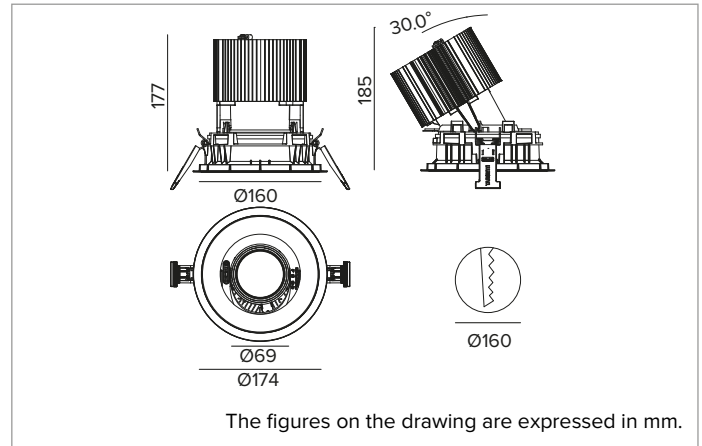

1T8657EL | CCTEVO ARCHITECTURAL 160

Adjustable recessed LED projector in a trim version

	4000K	H(m)	D(m)	Emax(lx)		
	Ra90		47°			
	Fixture Power	74W	1	0.87	10322	
	Source Flux	8118lm	2	1.74	2581	
	Fixture Flux	6090lm	3	2.61	1147	
	Efficacy	83lm/W	4	3.47	645	
TS1282	Imax=1272cd/klm	Imax	10325cd	5	4.34	413

CCT nominal: 4000K

Lifetime (L80/B10): >50000h tq +25°C

ILLUMINOTECHNICAL CHARACTERISTICS

MWFL - precision optics with a black silicone cut off ring. Version with a convex faceted highly reflective anodised aluminium reflector and a holographic diffusion filter. UGR<22 (EN 12464-1).

Optic: REFLECTOR

Beam angles: MWFL

Optical efficiency: 75%

Fixture flux: 6090lm

Luminous efficacy: 83lm/W

Photobiological safety: Compliant with RG1 low risk group

MECHANICAL CHARACTERISTICS

Die-cast black painted anodised aluminium body and dissipator. Black colour cover. The optical unit can be adjusted up to 30° on the vertical plane with a mechanical beam locking system and a graduated scale, and 358° on the horizontal plane. Trim version with an integrated black ring.